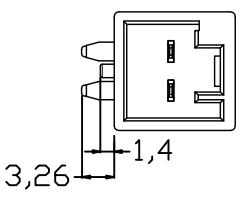

A 1 2 3 4 5 6 7 8 9 10

**Technical Features:**  
 1.No. of Positions:2P  
 2. Temperature Range: -15°C to 130°C  
 3.Tensile range:10 kilograms

DJ70210MW-2-2-AW		PBT 阻燃	Purple			
PART NUMBER		MATERIAL	COLOR	MATERIAL	COLOR	MATERIAL
HOUSING A		HOUSING B	HOUSING C			

PART P/N.		TITLE	
UNIT.	SCALE.	PAGE.	
mm	1:1	1/1	

**乐清市地宏接插件有限公司**  
 Yueqing Dihong Connector CO., Ltd

1 2 3 4 5 6 7 8 9 10

A B C D E F G