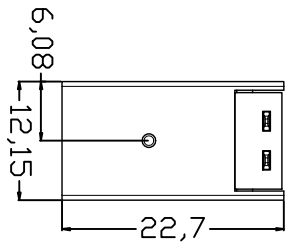

A 1 2 3 4 5 6 7 8 9 10

**Technical Features:**  
 1.No. of Positions:2P  
 2. Temperature Range: -15°C to 130°C  
 3.Tensile range:10 kilograms

DJ70210MW-2-2-AW		PBT 阻燃	Purple			
PART NUMBER		MATERIAL	COLOR	MATERIAL	COLOR	MATERIAL
HOUSING A		HOUSING B	HOUSING C			

PART P/N.		TITLE	
UNIT.	SCALE.	PAGE.	
mm	1:1	1/1	

**乐清市地宏接插件有限公司**  
 Yueqing Dihong Connector CO., Ltd

1 2 3 4 5 6 7 8 9 10

A B C D E F G