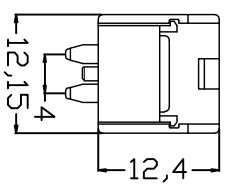

A 1 2 3 4 5 6 7 8 9 10

**Technical Features:**  
 1.No. of Positions:2P  
 2. Temperature Range: -15°C to 130°C  
 3.Tensile range:10 kilograms

DJ70210MW-2-2-AW		PBT 阻燃	Purple			
PART NUMBER		MATERIAL	COLOR	MATERIAL	COLOR	MATERIAL
HOUSING A		HOUSING B	HOUSING C			

PART P/N.		TITLE	
UNIT.	SCALE.	PAGE.	
mm	1:1	1/1	

**乐清市地宏接插件有限公司**  
 Yueqing Dihong Connector CO., Ltd

1 2 3 4 5 6 7 8 9 10

A B C D E F G