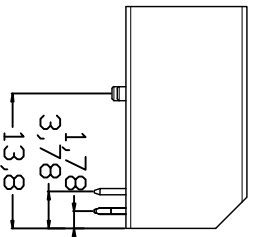

Technical Features:
 1.No. of Positions:6P
 2. Temperature Range: -15°C to 130°C
 3.Tensile range:10 kilograms

DJ70213HW-2-2-0-7-AW	PBT 阻燃	Grey			
PART NUMBER	MATERIAL	COLOR	MATERIAL	COLOR	MATERIAL
	HOUSING A		HOUSING B		HOUSING C

PART P/N.		TITLE	
UNIT.	SCALE.	PAGE.	DATE.
mm	1:1	1/1	

乐清市地宏接插件有限公司
 Yueqing Dihong Connector CO., Ltd