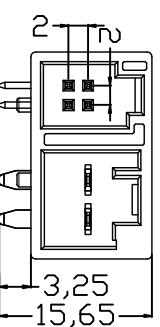

Technical Features:
 1.No. of Positions:6P
 2. Temperature Range: -15°C to 130°C
 3.Tensile range:10 kilograms

DJ70213HW-2-2-0-7-AW	PBT 阻燃	Grey			
PART NUMBER	MATERIAL	COLOR	MATERIAL	COLOR	MATERIAL
	HOUSING A		HOUSING B		HOUSING C

PART P/N.		TITLE	
UNIT.	SCALE.	PAGE.	DATE.
mm	1:1	1/1	

乐清市地宏接插件有限公司
 Yueqing Dihong Connector CO., Ltd