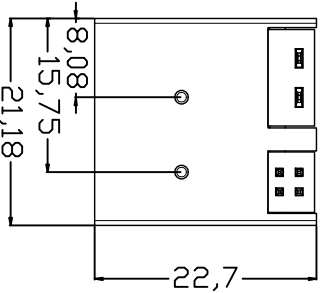

Technical Features:
 1.No. of Positions:6P
 2. Temperature Range: -15°C to 130°C
 3.Tensile range:10 kilograms

DJ70213HW-2-2-0-7-AW	PBT 阻燃	Grey			
PART NUMBER	MATERIAL	COLOR	MATERIAL	COLOR	MATERIAL
	HOUSING A		HOUSING B		HOUSING C

PART P/N.		TITLE	
UNIT.	SCALE.	PAGE.	DATE.
mm	1:1	1/1	

乐清市地宏接插件有限公司
 Yueqing Dihong Connector CO., Ltd